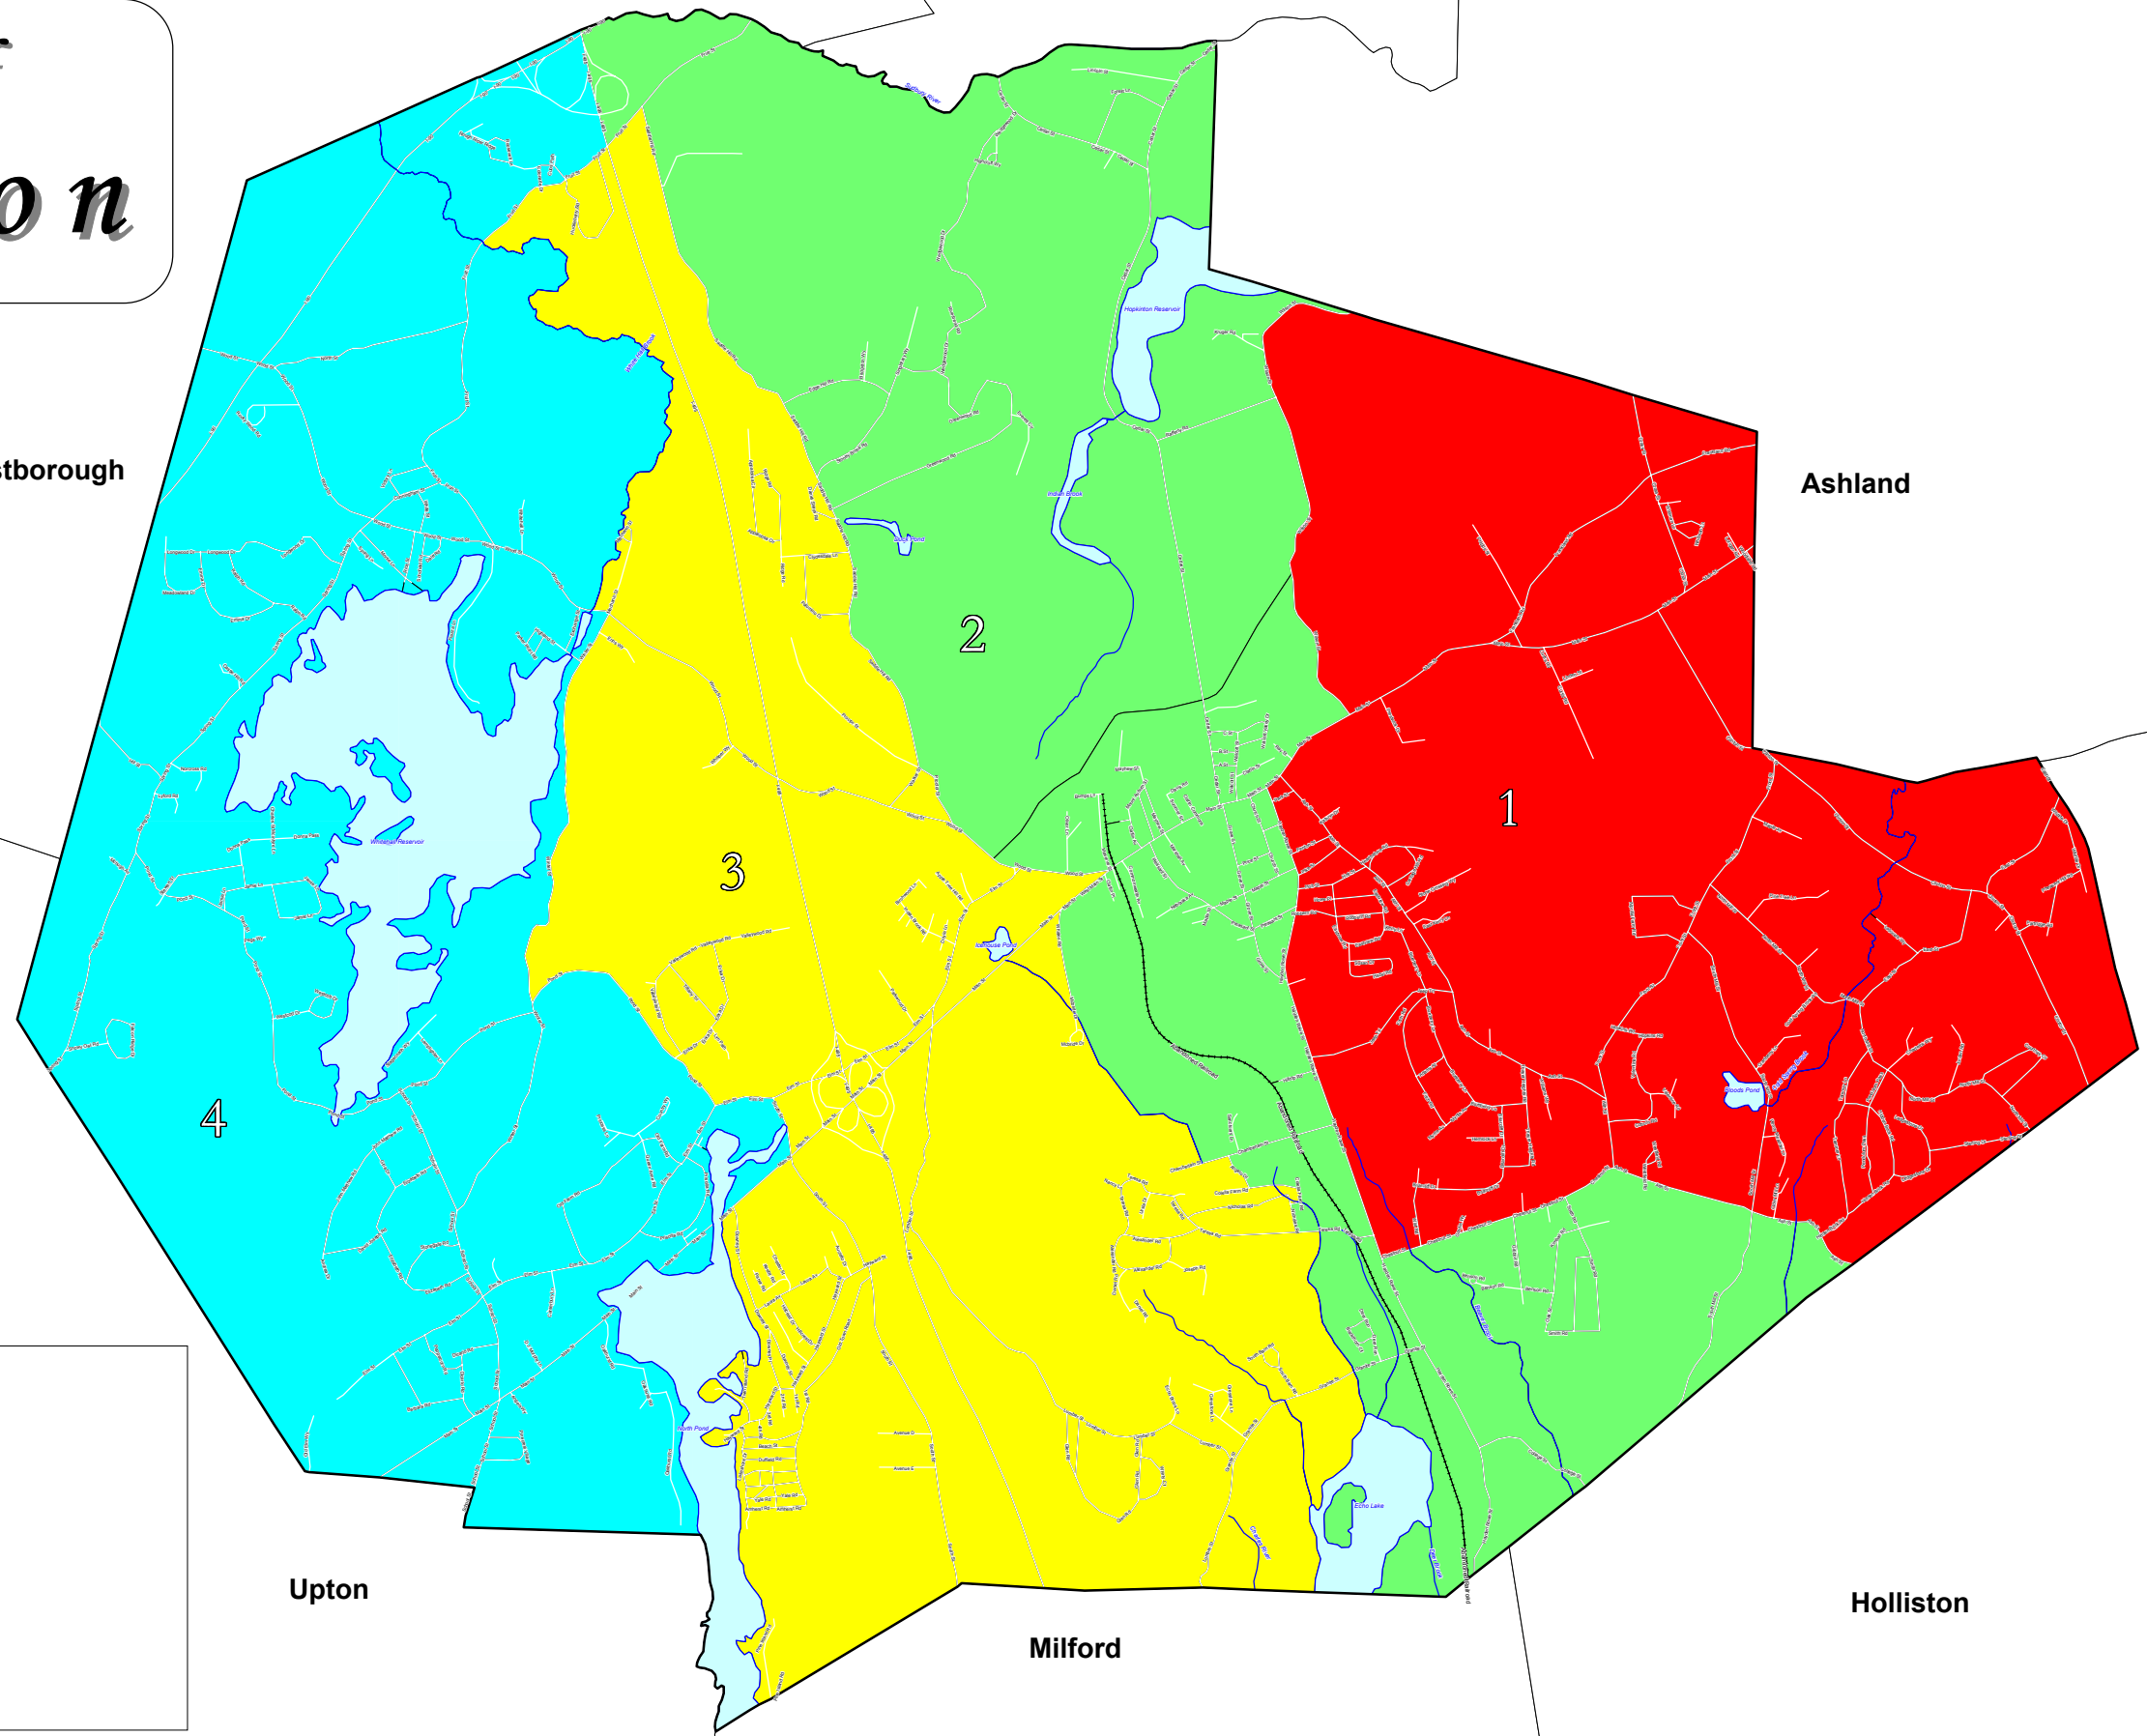

The Town of Hopkinton

Westborough

Southborough

Ashland

Map Prepared for the Town of Hopkinton
Courtesy of William F. Galvin, Census Liaison

● Populations are based on official U.S. Census 2000 block-level data.

2002 Precinct Boundaries

Min_5Percent	TargetPop	Max_5Percent
3,170	3,337	3,504

WardPct	Fill	Sum(Pop00)	Pct(Pop00)
*****		0	0
1	■	3,320	24.8764
2	■	3,259	24.4193
3	■	3,410	25.5507
4	■	3,357	25.1536

Total pop. 2000 -- 13,346

Upton

Milford

Holliston